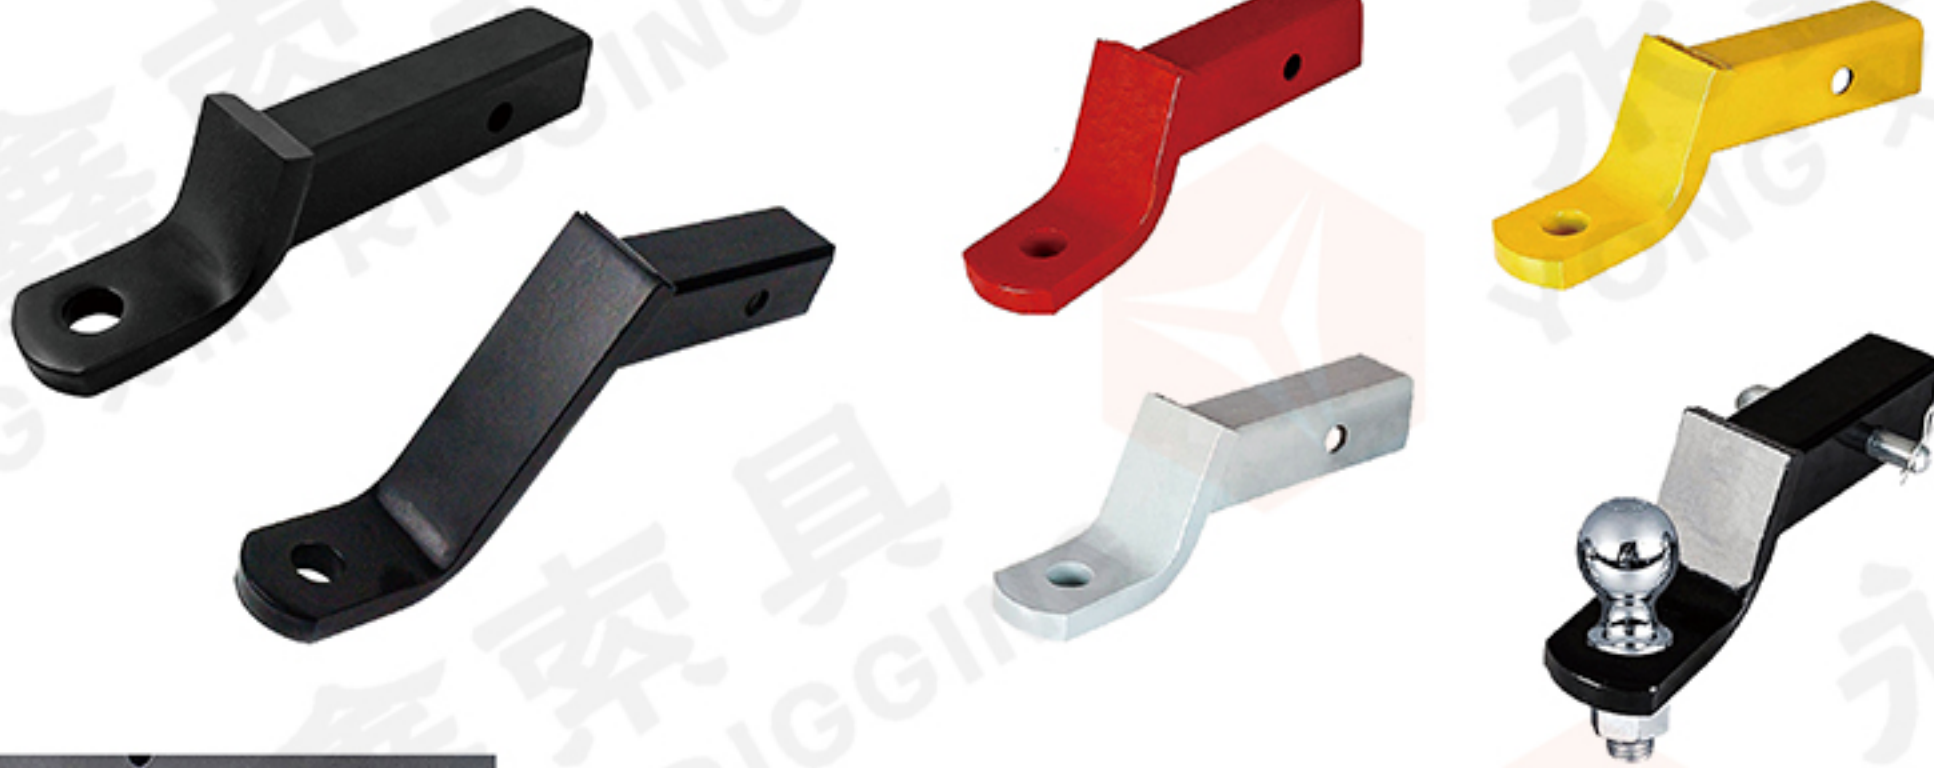

STANDARD MOUNTS

● **A: Rise**
Distance the ball platform is set above the Top of the Shank.

● **B: Drop**
Distance the ball platform is set below the Top of the Shank.

● **C: Hole Size**
Size of trailer ball shank that is required to fit the Ball Mount.

● **D: Length**
Distance from the pin hole center to the Ball hole center.

YXR1910

HITCH BALL MOUNTS

ITEM NO.	BOX SIZE (IN.)	BALL HOLE SIZE (IN.)	DROP (IN.)	RISE (IN.)	LENGTH (IN.)	CAPACITY (LBS.)	SHACK	FINISH
YXR1910-01	2*2	1	2	3/4	9	6000	Hollow	Black, Chrome, Zinc Plated
YXR1910-02	2*2	1	3	2	7-7/8	6000	Hollow	
YXR1910-03	2*2	1	4	2-3/4	8-1/4	6000	Hollow	
YXR1910-04	2*2	1	5	3-3/4	9	5000	Hollow	
YXR1910-05	2*2	1	6	4-3/4	9-1/2	5000	Hollow	
YXR1910-06	2*2	1	8	6-3/4	10	5000	Hollow	

YXR1912

TRAILER HITCH TRI-BALL MOUNT

- ◆ Ball Size:
1-7/8", 3500lbs
2", 6000lbs
2-5/16", 10000lbs
- ◆ Length: 12"
- ◆ Shank: Hollow/Solid

YXR1913

ADJUSTABLE ALUMINUM BALL MOUNT

ITEM NO.	BALL SIZE (IN.)	DROP (IN.)	CAPACITY (LBS.)	SHACK
YXR1913-01	1-7/8&2	2-6	6000	Solid
YXR1913-02	2&2-5/16	2-6	6000	Solid

- ◆ Capacity: Ball
1-7/8", 3500lbs
2", 6000lbs
2-5/16", 10000lbs
- ◆ Finish: Ball is Chrome Mount is Black

TRAILER BALL MOUNT