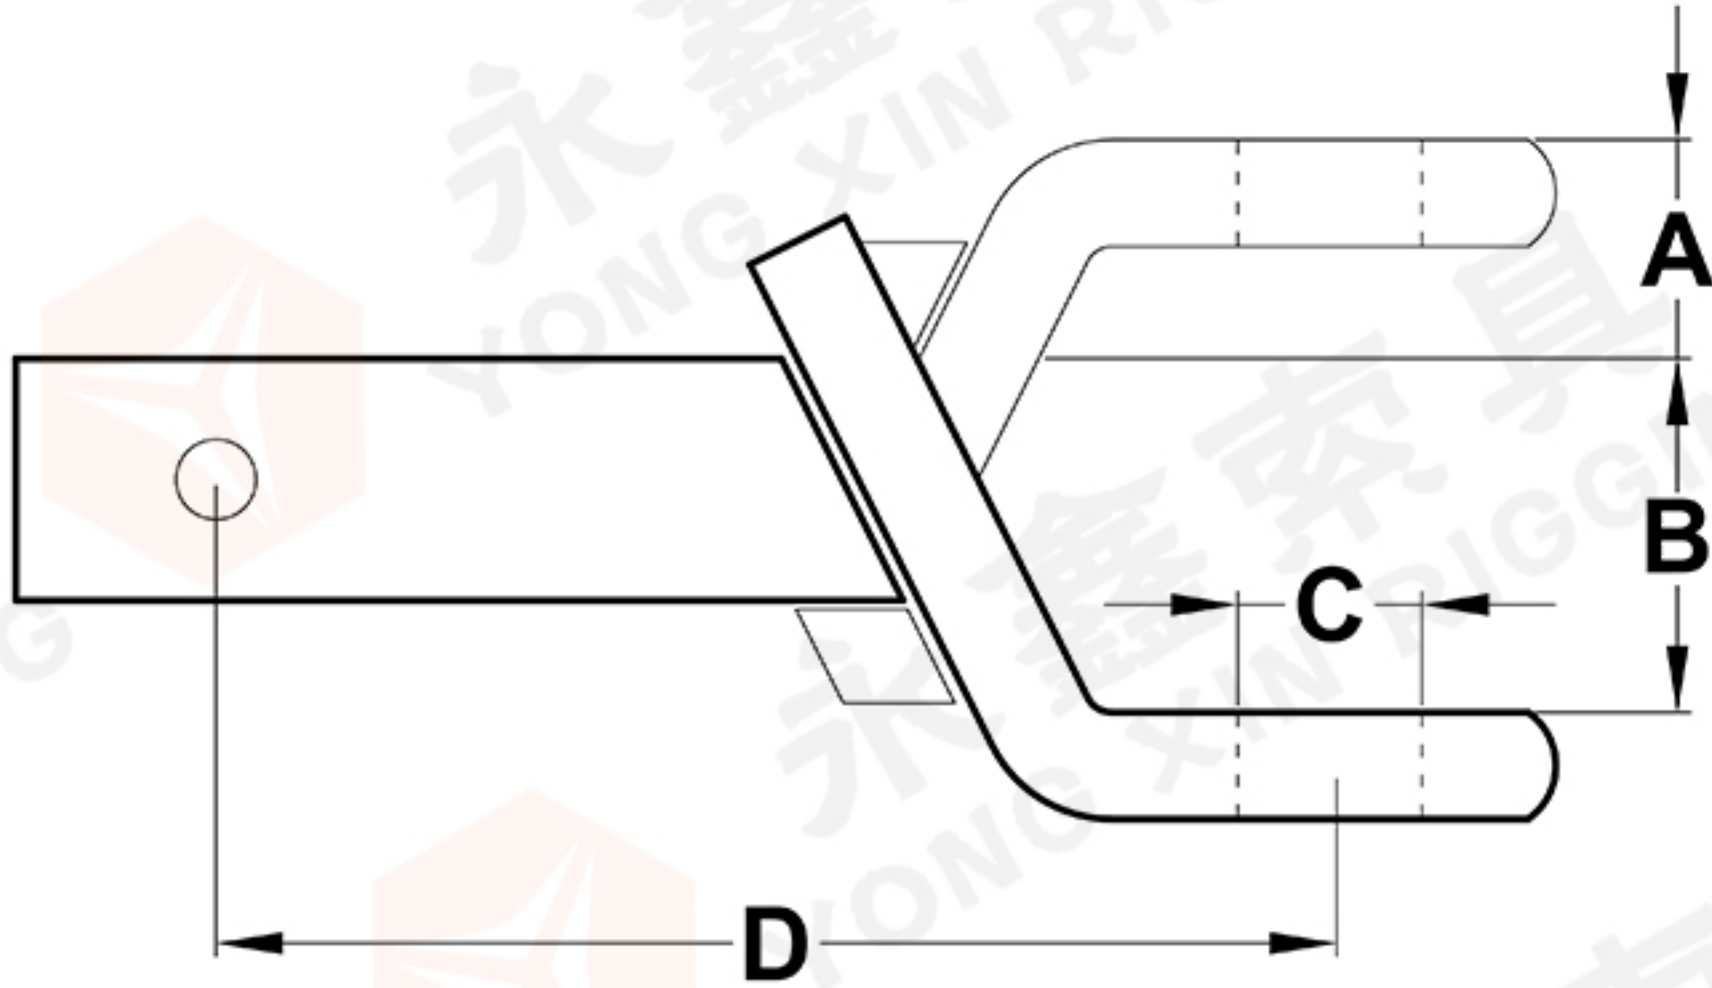

STANDARD MOUNTS

● **A: Rise**
Distance the ball platform is set above the Top of the Shank.

● **B: Drop**
Distance the ball platform is set below the Top of the Shank.

● **C: Hole Size**
Size of trailer ball shank that is required to fit the Ball Mount.

● **D: Length**
Distance from the pin hole center to the Ball hole center.

YXR1910

HITCH BALL MOUNTS

ITEM NO.	BOX SIZE (IN.)	BALL HOLE SIZE (IN.)	DROP (IN.)	RISE (IN.)	LENGTH (IN.)	CAPACITY (LBS.)	SHACK	FINISH
YXR1910-01	2*2	1	2	3/4	9	6000	Hollow	Black, Chrome, Zinc Plated
YXR1910-02	2*2	1	3	2	7-7/8	6000	Hollow	
YXR1910-03	2*2	1	4	2-3/4	8-1/4	6000	Hollow	
YXR1910-04	2*2	1	5	3-3/4	9	5000	Hollow	
YXR1910-05	2*2	1	6	4-3/4	9-1/2	5000	Hollow	
YXR1910-06	2*2	1	8	6-3/4	10	5000	Hollow	

YXR1912

TRAILER HITCH TRI-BALL MOUNT

- ◆ Ball Size:
1-7/8", 3500lbs
2", 6000lbs
2-5/16", 10000lbs
- ◆ Length: 12"
- ◆ Shank: Hollow/Solid

YXR1913

ADJUSTABLE ALUMINUM BALL MOUNT

ITEM NO.	BALL SIZE (IN.)	DROP (IN.)	CAPACITY (LBS.)	SHACK
YXR1913-01	1-7/8&2	2-6	6000	Solid
YXR1913-02	2&2-5/16	2-6	6000	Solid

ITEM NO.	BOX SIZE (IN.)	MAX DROP (IN.)	MAX RISE (IN.)	LENGTH (IN.)	CAPACITY (LBS.)	SHACK
YXR1915-01	2*2	9-5/8	8-3/8	12	6000	Hollow

YXR1916

ADJUSTALBLE STEEL TRI-BALL MOUNT

ITEM NO.	BOX SIZE (IN.)	MAX DROP (IN.)	MAX RISE (IN.)	LENGTH (IN.)	CAPACITY (LBS.)	SHACK
YXR1916-01	2*2	4-3/4	5-11/16	11-9/16	*	Solid